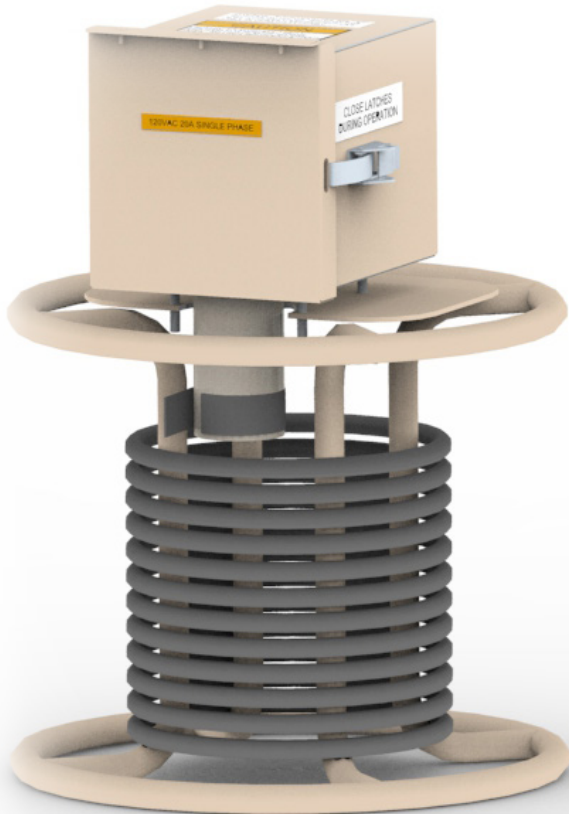

# GEN2014101TN-8PT

## 120VAC 20A SINGLE PHASE GFCI CABLE REEL

Number of Outlets:	1 Dual Commercial GFCI 120v 20A 1 Dual Commercial 120v 20A
Breaker:	1 20A Hydraulic Magnetic Switch/Breaker
LED Indicator Light:	Panel Mount, Amber
Extension Cabling:	50 feet SJOOW 10/3
Reel:	Steel, Powder Coated Sand Colored
Enclosure:	6" h x 7" d x 6" w Steel
Reel Dimensions:	13" Diameter x 14" high
Weight:	20 pounds

Reels provided with 2' pigtail:

**8" REEL WITH PIGTAIL - PN: GEN2014101TN-8PT**

**MSRP - \$2,500**

AVAILABLE THROUGH ADS

OUR PURPOSE.  
YOUR MISSION.